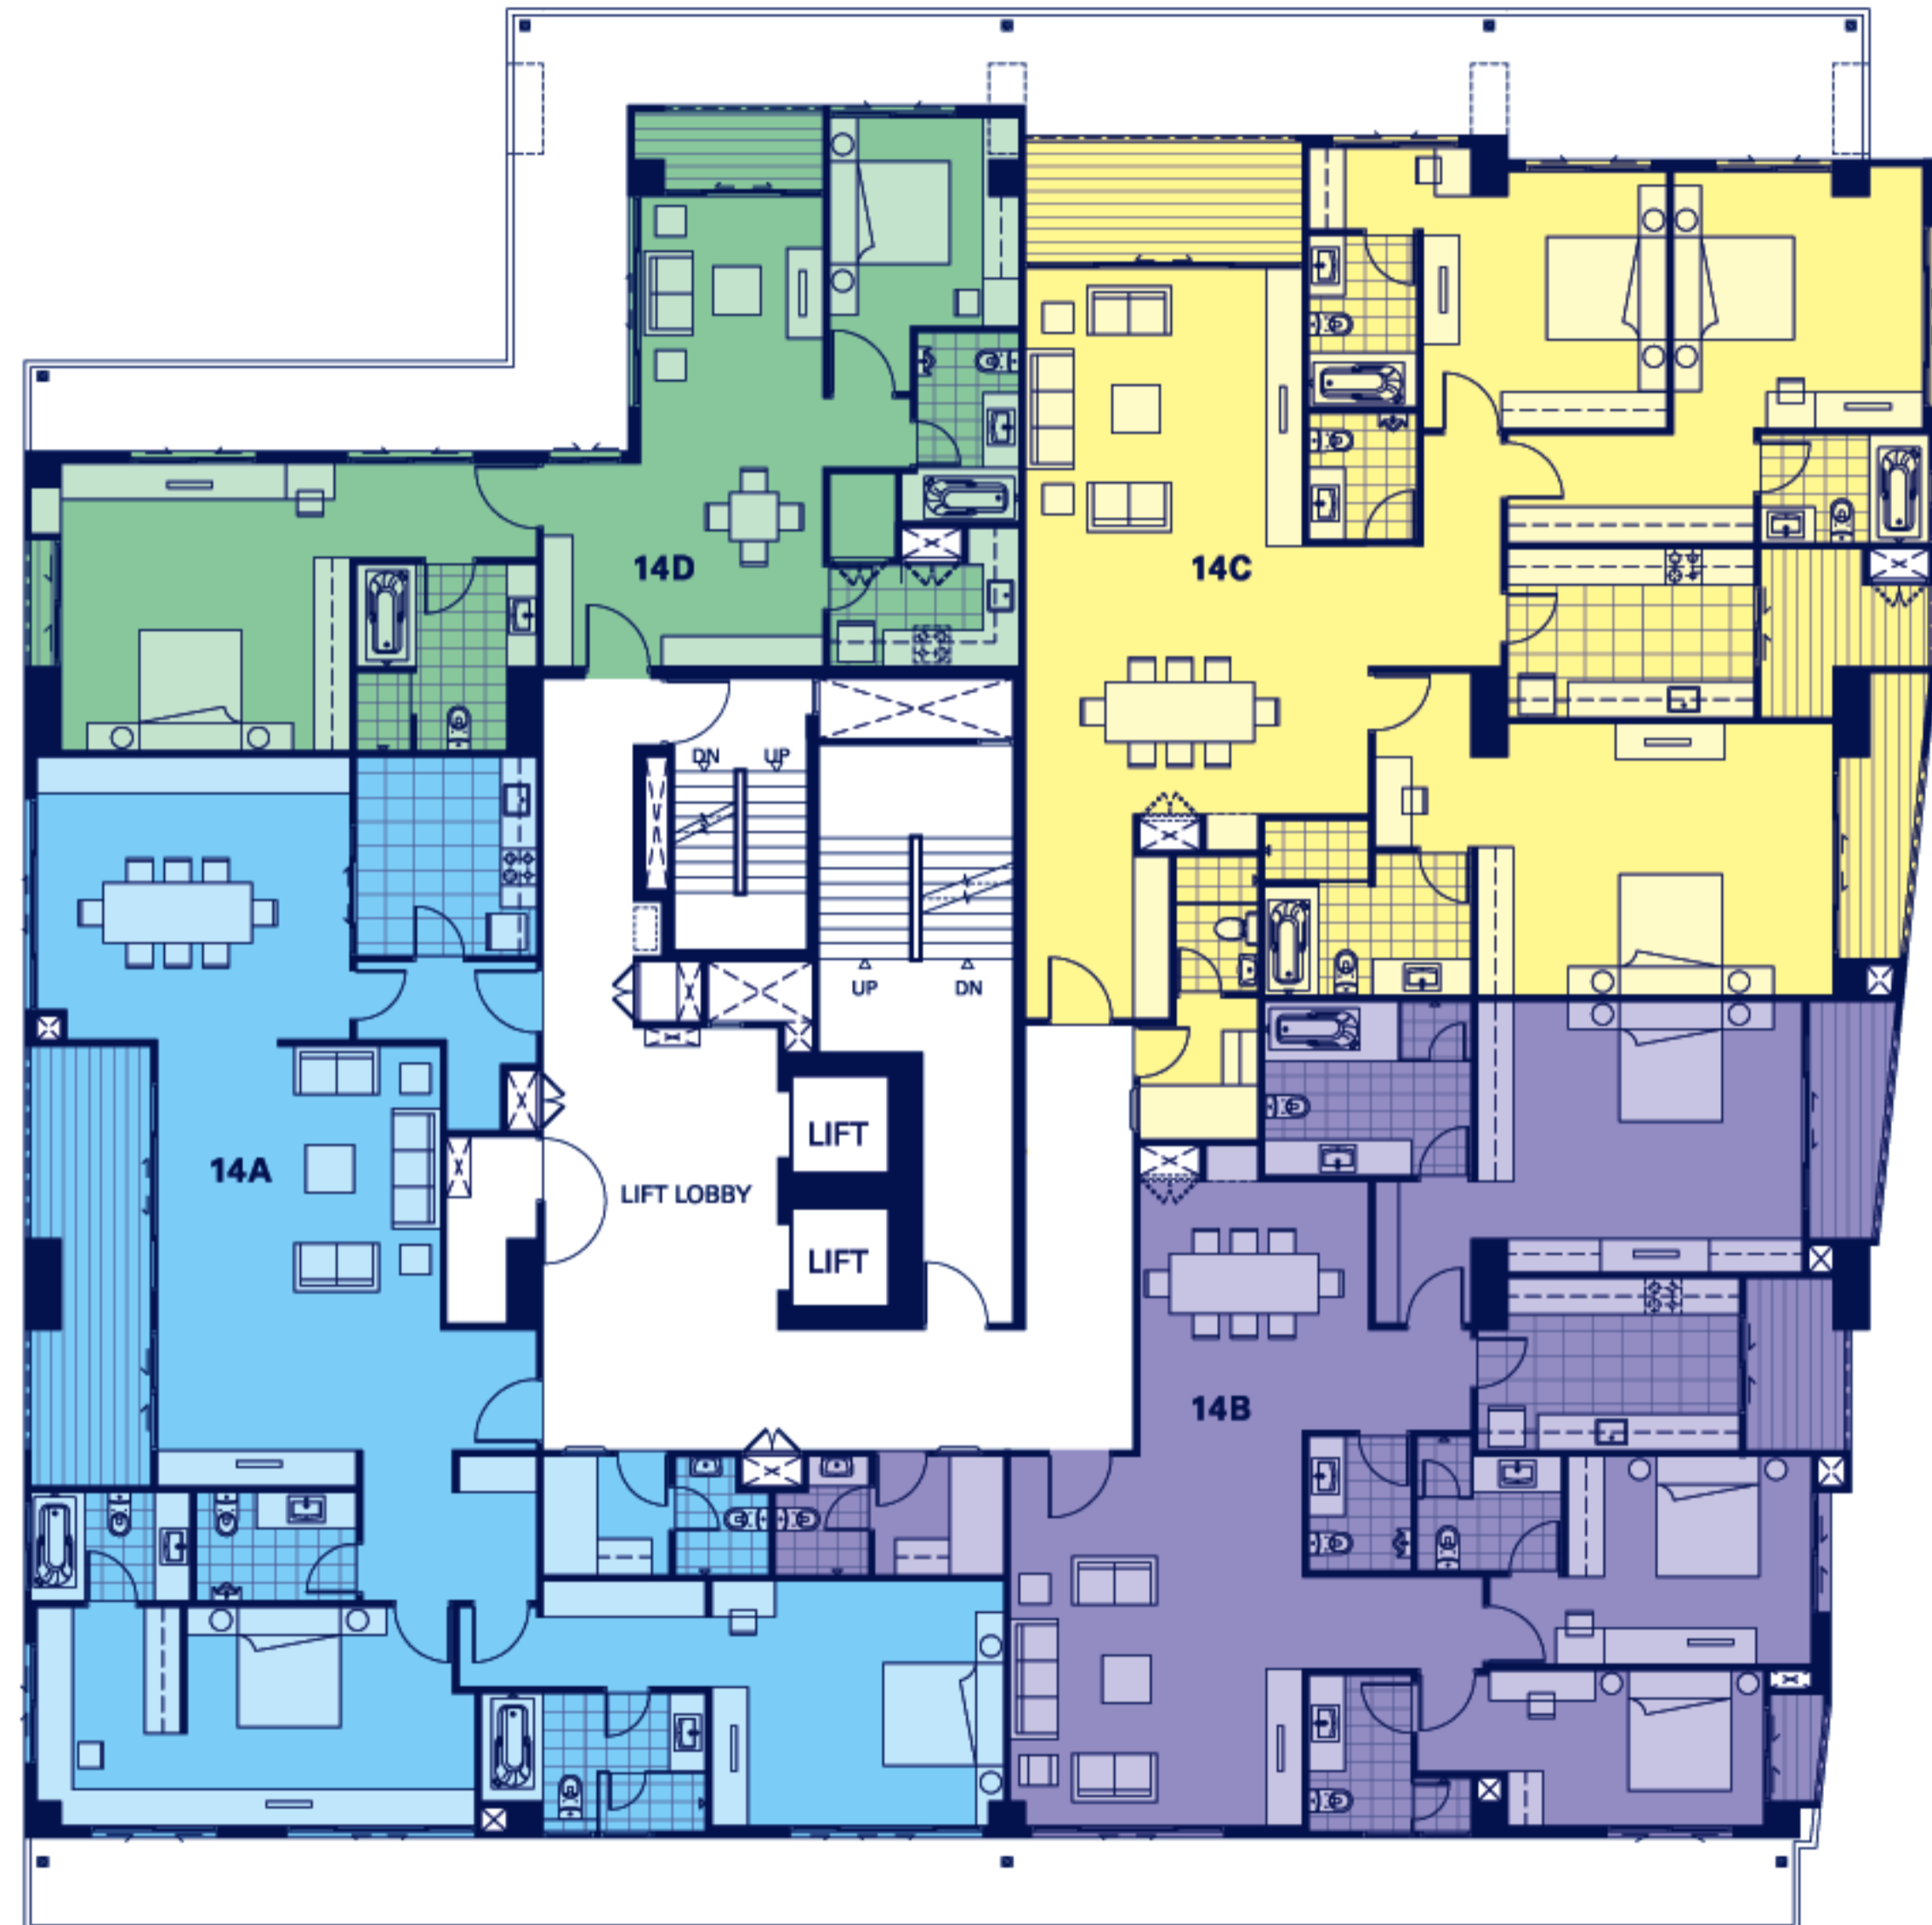

PRIME MANSION **31**
Sukhumvit

Unit No.	Area Sq.M.	Unit Type
14A	179.50	Two Bedroom + Maid
14B	171.50	Three Bedroom + Maid
14C	207.00	Three Bedroom + Maid
14D	100.50	Two Bedroom

14th FLOOR PLAN

PRIME MANSION